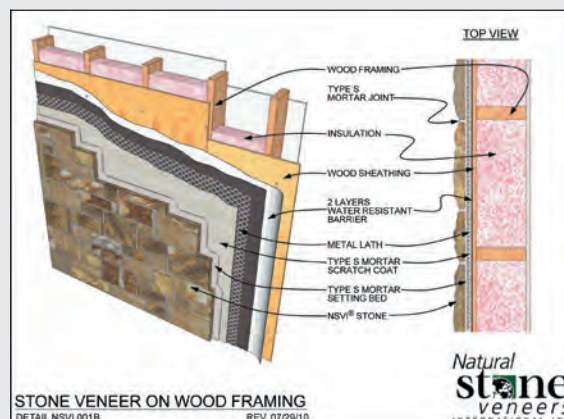

Stone Veneer on Wood Framing