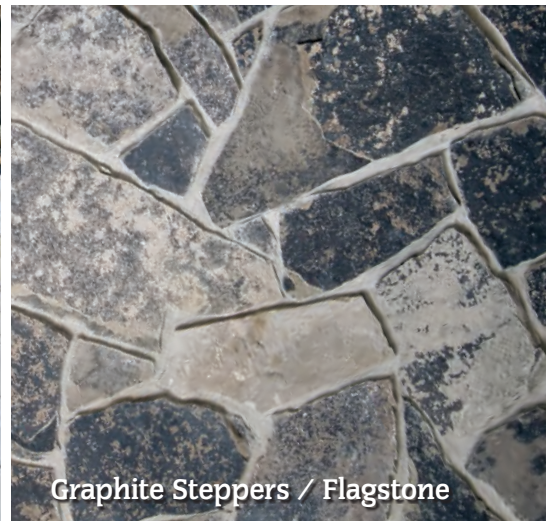

FDL Grey/Weathered Outcropping

Flagstone

Area = (Length x Width)

Random Patio Stone

People enjoy the free-flowing
 lines and vibrant colors of our
 patio stone for sidewalks and
 poolside applications.

SQ FT PER TON

1 1/4" - 2" thick. 80-100

3/4" - 1 1/4" 150-175

Thin stone, to be set in concrete base.

FDL Steppers / Flagstone

Graphite Steppers / Flagstone

Steps

(Length x Width) x Thickness

Calculate single pieces at