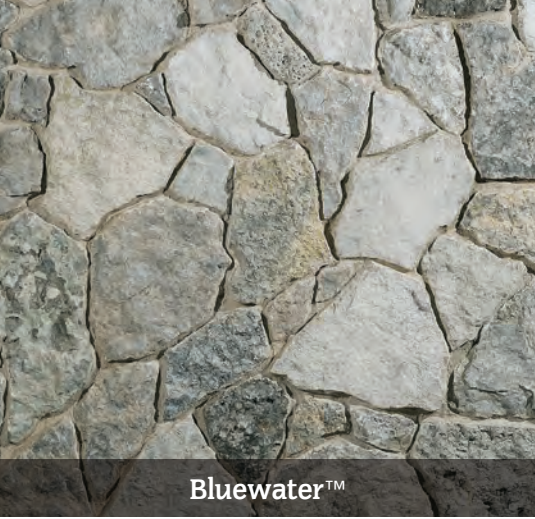

Mosaic Collection